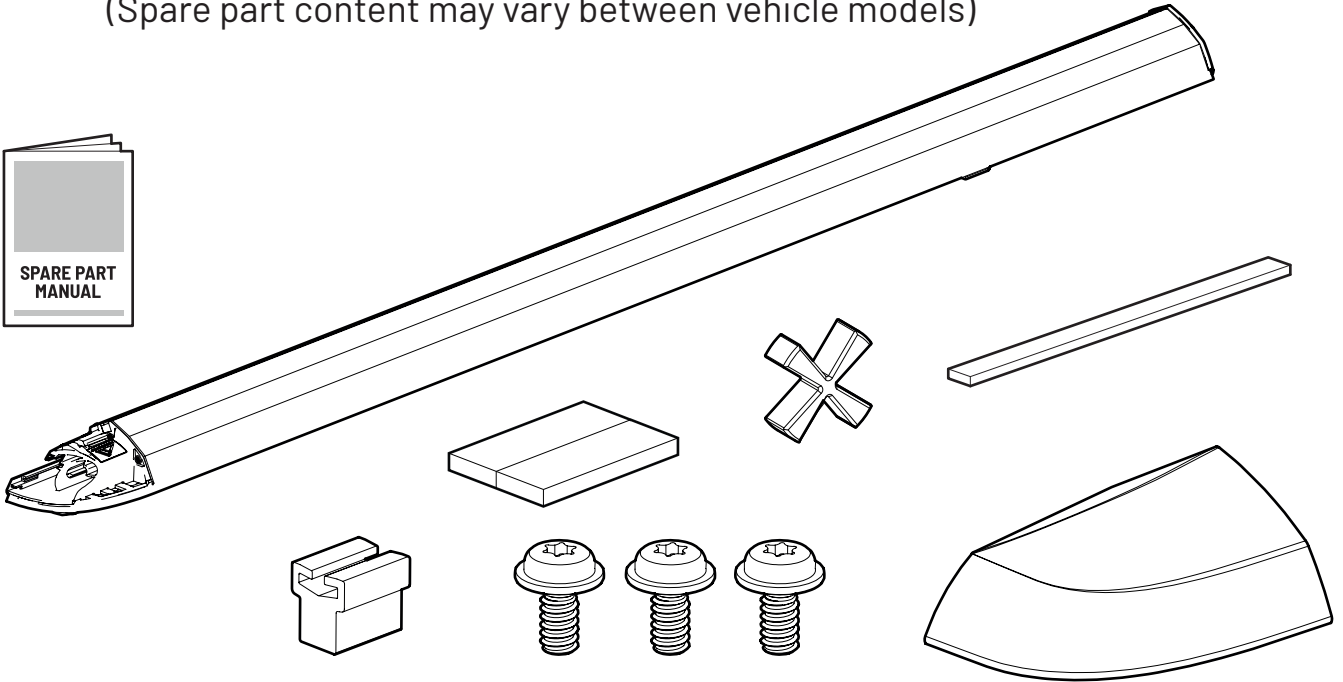

*ALL PRICES ARE EX. WORKS & EXCL. VAT

Volkswagen Aventura (2017-> / EVOe VW80 H)

Position	Spare part type	Bed Size	Part number
1	Main Kit EVOe	Double Cab	EVO SPe 591
2	Side Profile Complete Right EVOe	Double Cab	EVO SPe 492
3	Side Profile Complete Left EVOe	Double Cab	EVO SPe 493
4	Rear Corner set EVO	Double Cab	EVO SP 007
5	Lamella x 2 set EVO	Double Cab	EVO SPe 191
6	Rear Profile Complete EVOe	Double Cab	EVO SPe 391
7	Canister Complete EVOe	Double Cab	EVO SPe 291
8	Slide rails EVOe	Double Cab	EVO SPe 691
9	Clamp set x 1	Double Cab	EVO SP 015
10	Drain set	Double Cab	EVO SP 011
11	LED cable	Double Cab	EVO SPe 701
12	Power supply cable	Double Cab	EVO SPe 702
13	Remote control	Double Cab	EVO SPe 703

*ALL PRICES ARE EX. WORKS & EXCL. VAT

1 Main kit EVOe

(Spare part content may vary between vehicle models)

2 Side profile complete right EVOe

(Spare part content may vary between vehicle models)

3 Side profile complete left EVOe