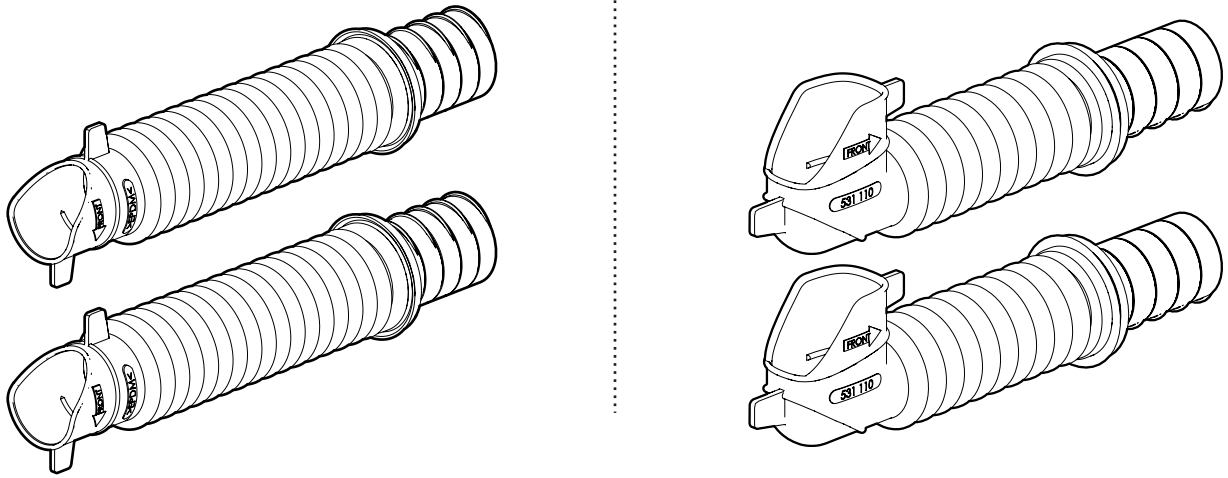

8 Slide rails EV0e (Left + Right)

9 Clamp / bracket set x 1

(Spare part content may vary between vehicle models)

10 Drain set

(Spare part content may vary between vehicle models)

11 LED cable

(Spare part content may vary between vehicle models)