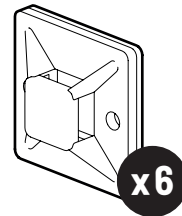

*ALL PRICES ARE EX. WORKS & EXCL. VAT

Volkswagen Amarok (2016-> / EVOe VW80 P)

Position	Spare part type	Bed Size	Part number
1	Main Kit EVOe	Double Cab	EVO SPe 590
2	Side Profile Complete Right EVOe	Double Cab	EVO SPe 490
3	Side Profile Complete Left EVOe	Double Cab	EVO SPe 491
4	Rear Corner set EVO	Double Cab	EVO SP 007
5	Lamella x 2 set EVO	Double Cab	EVO SPe 190
6	Rear Profile Complete EVOe	Double Cab	EVO SPe 390
7	Canister Complete EVOe	Double Cab	EVO SPe 290
8	Slide rails EVOe	Double Cab	EVO SPe 690
9	Clamp set x 1	Double Cab	EVO SP 014
10	Drain set	Double Cab	EVO SP 011
11	LED cable	Double Cab	EVO SPe 701
12	Power supply cable	Double Cab	EVO SPe 702
13	Remote control	Double Cab	EVO SPe 703

*ALL PRICES ARE EX. WORKS & EXCL. VAT

Volkswagen Aventura (2017-> / EVOe VW80 H)

Position	Spare part type	Bed Size	Part number
1	Main Kit EVOe	Double Cab	EVO SPe 591
2	Side Profile Complete Right EVOe	Double Cab	EVO SPe 492
3	Side Profile Complete Left EVOe	Double Cab	EVO SPe 493
4	Rear Corner set EVO	Double Cab	EVO SP 007
5	Lamella x 2 set EVO	Double Cab	EVO SPe 191
6	Rear Profile Complete EVOe	Double Cab	EVO SPe 391
7	Canister Complete EVOe	Double Cab	EVO SPe 291
8	Slide rails EVOe	Double Cab	EVO SPe 691
9	Clamp set x 1	Double Cab	EVO SP 015
10	Drain set	Double Cab	EVO SP 011
11	LED cable	Double Cab	EVO SPe 701
12	Power supply cable	Double Cab	EVO SPe 702
13	Remote control	Double Cab	EVO SPe 703

*ALL PRICES ARE EX. WORKS & EXCL. VAT

1 Main kit EVOe

(Spare part content may vary between vehicle models)

2 Side profile complete right EVOe

(Spare part content may vary between vehicle models)

3 Side profile complete left EVOe