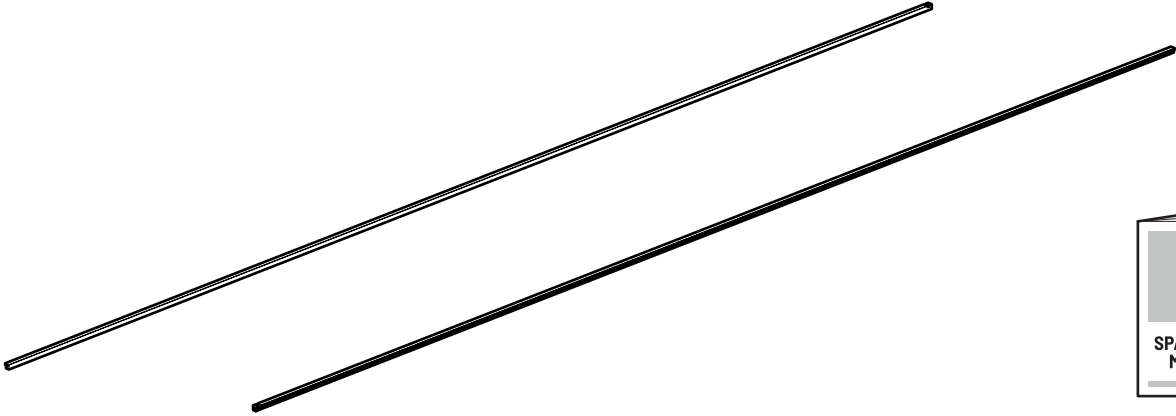

(Spare part content may vary between vehicle models)

4 Rear corner set EVO

(Spare part content may vary between vehicle models)

5 Lamella x 2 set EVOe

6 Rear profile complete EVOe

7 Complete canister incl. motor and remote

8 Slide rails EV0e (Left + Right)

9 Clamp / bracket set x 1

(Spare part content may vary between vehicle models)

10 Drain set

(Spare part content may vary between vehicle models)

11 LED cable

(Spare part content may vary between vehicle models)