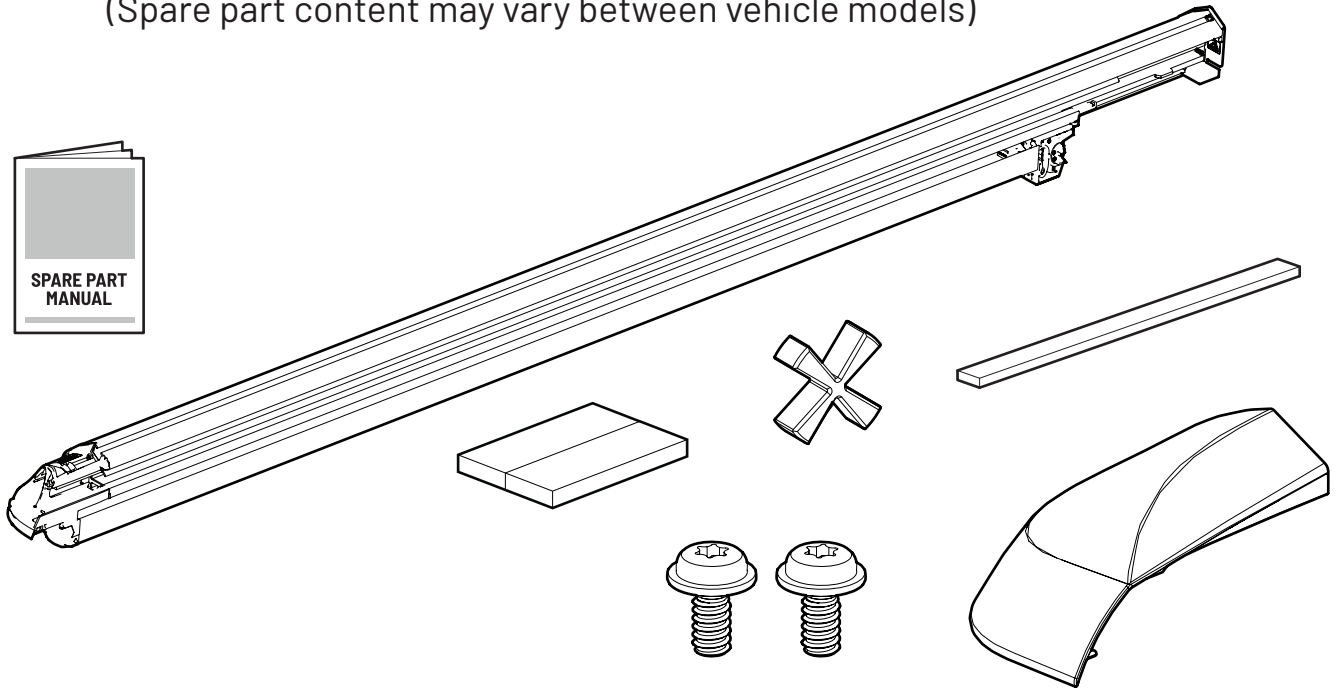

3 Side profile complete left EVOe

(Spare part content may vary between vehicle models)