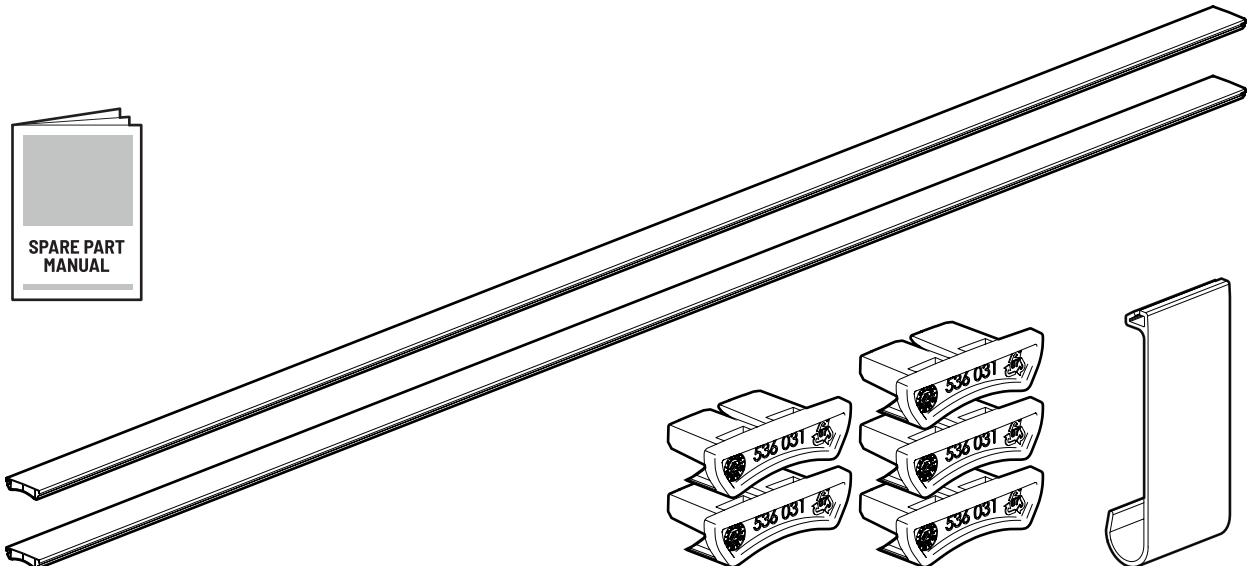

(Spare part content may vary between vehicle models)

4 Rear corner set EVO

(Spare part content may vary between vehicle models)

5 Lamella x 2 set EVOe

6 Rear profile complete EVOe

7 Complete canister incl. motor and remote

8 Slide rails EV0e (Left + Right)

9 Clamp / bracket set x 1

(Spare part content may vary between vehicle models)

10 Drain set

(Spare part content may vary between vehicle models)

11 LED cable

(Spare part content may vary between vehicle models)