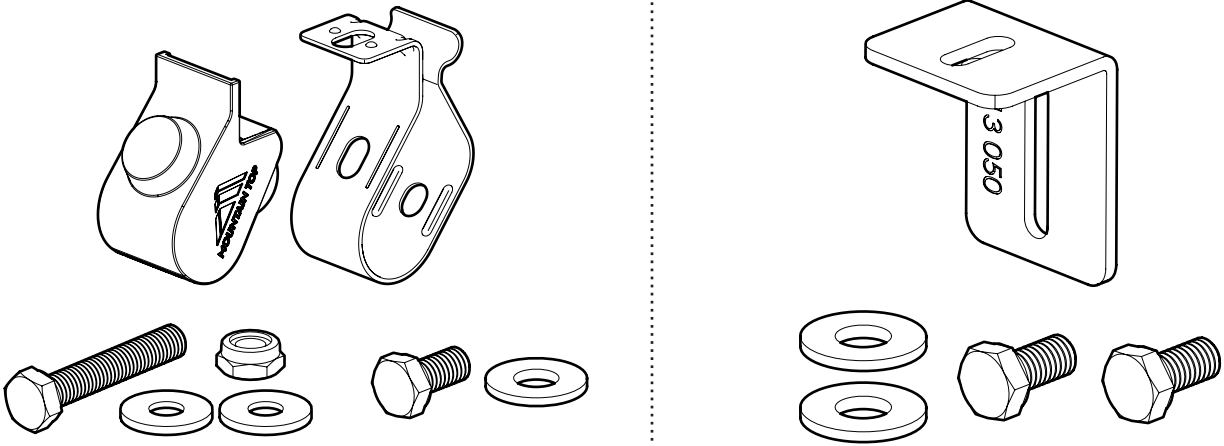

*ALL PRICES ARE EX. WORKS & EXCL. VAT

Volkswagen Aventura (2017-> / EVOe VW80 H)

Position	Spare part type	Bed Size	Part number
1	Main Kit EVOe	Double Cab	EVO SPe 591
2	Side Profile Complete Right EVOe	Double Cab	EVO SPe 492
3	Side Profile Complete Left EVOe	Double Cab	EVO SPe 493
4	Rear Corner set EVO	Double Cab	EVO SP 007
5	Lamella x 2 set EVO	Double Cab	EVO SPe 191
6	Rear Profile Complete EVOe	Double Cab	EVO SPe 391
7	Canister Complete EVOe	Double Cab	EVO SPe 291
8	Slide rails EVOe	Double Cab	EVO SPe 691
9	Clamp set x 1	Double Cab	EVO SP 015
10	Drain set	Double Cab	EVO SP 011
11	LED cable	Double Cab	EVO SPe 701
12	Power supply cable	Double Cab	EVO SPe 702
13	Remote control	Double Cab	EVO SPe 703

*ALL PRICES ARE EX. WORKS & EXCL. VAT

1 Main kit EVOe

(Spare part content may vary between vehicle models)

2 Side profile complete right EVOe

(Spare part content may vary between vehicle models)

3 Side profile complete left EVOe

(Spare part content may vary between vehicle models)

4 Rear corner set EVO

(Spare part content may vary between vehicle models)

5 Lamella x 2 set EVOe

6 Rear profile complete EVOe

7 Complete canister incl. motor and remote

8 Slide rails EV0e (Left + Right)

9 Clamp / bracket set x 1

(Spare part content may vary between vehicle models)

10 Drain set

(Spare part content may vary between vehicle models)

11 LED cable

(Spare part content may vary between vehicle models)