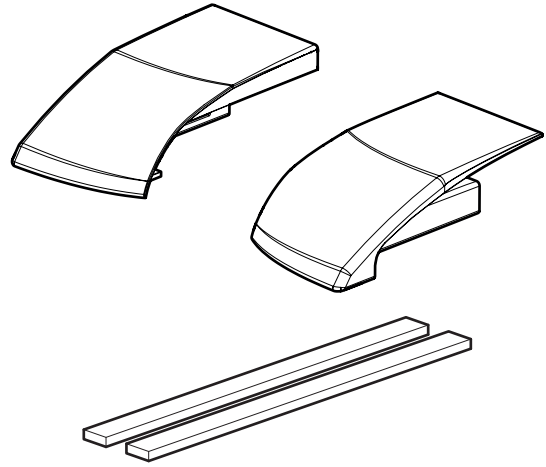

4 Rear corner set EVO

(Spare part content may vary between vehicle models)