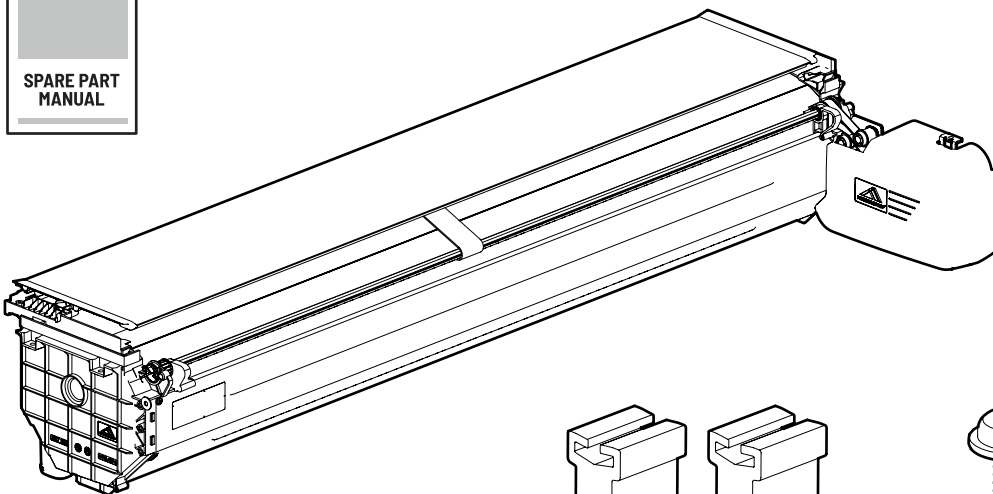

8 Slide rails EV0e (Left + Right)

9 Clamp / bracket set x 1

(Spare part content may vary between vehicle models)

10 Drain set

(Spare part content may vary between vehicle models)

11 LED cable

(Spare part content may vary between vehicle models)