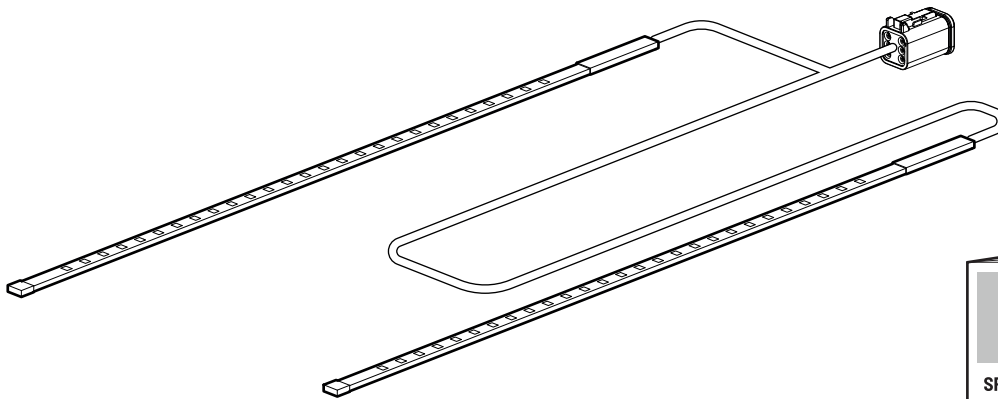

8 Slide rails EV0e (Left + Right)

9 Clamp / bracket set x 1

(Spare part content may vary between vehicle models)

10 Drain set

(Spare part content may vary between vehicle models)

11 LED cable

(Spare part content may vary between vehicle models)