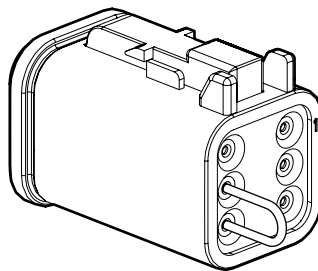

13 Remote control

(Spare part content may vary between vehicle models)