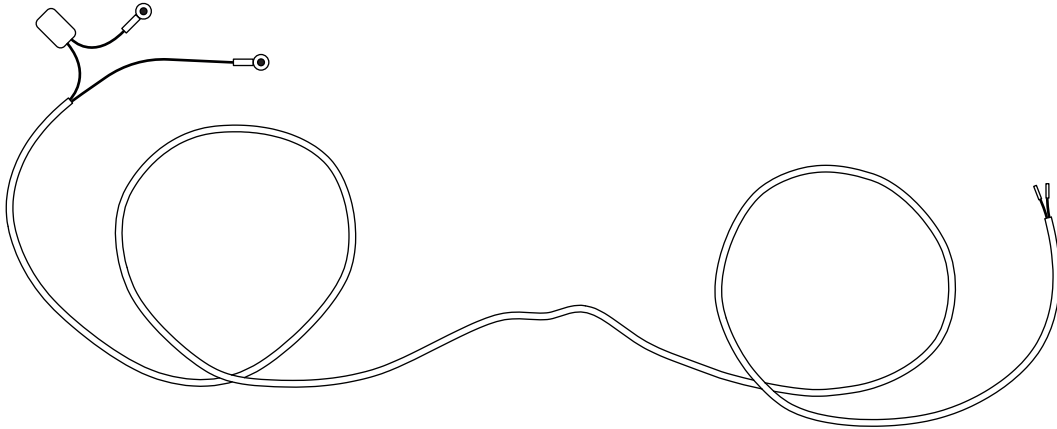

12 Power supply cable

(Spare part content may vary between vehicle models)